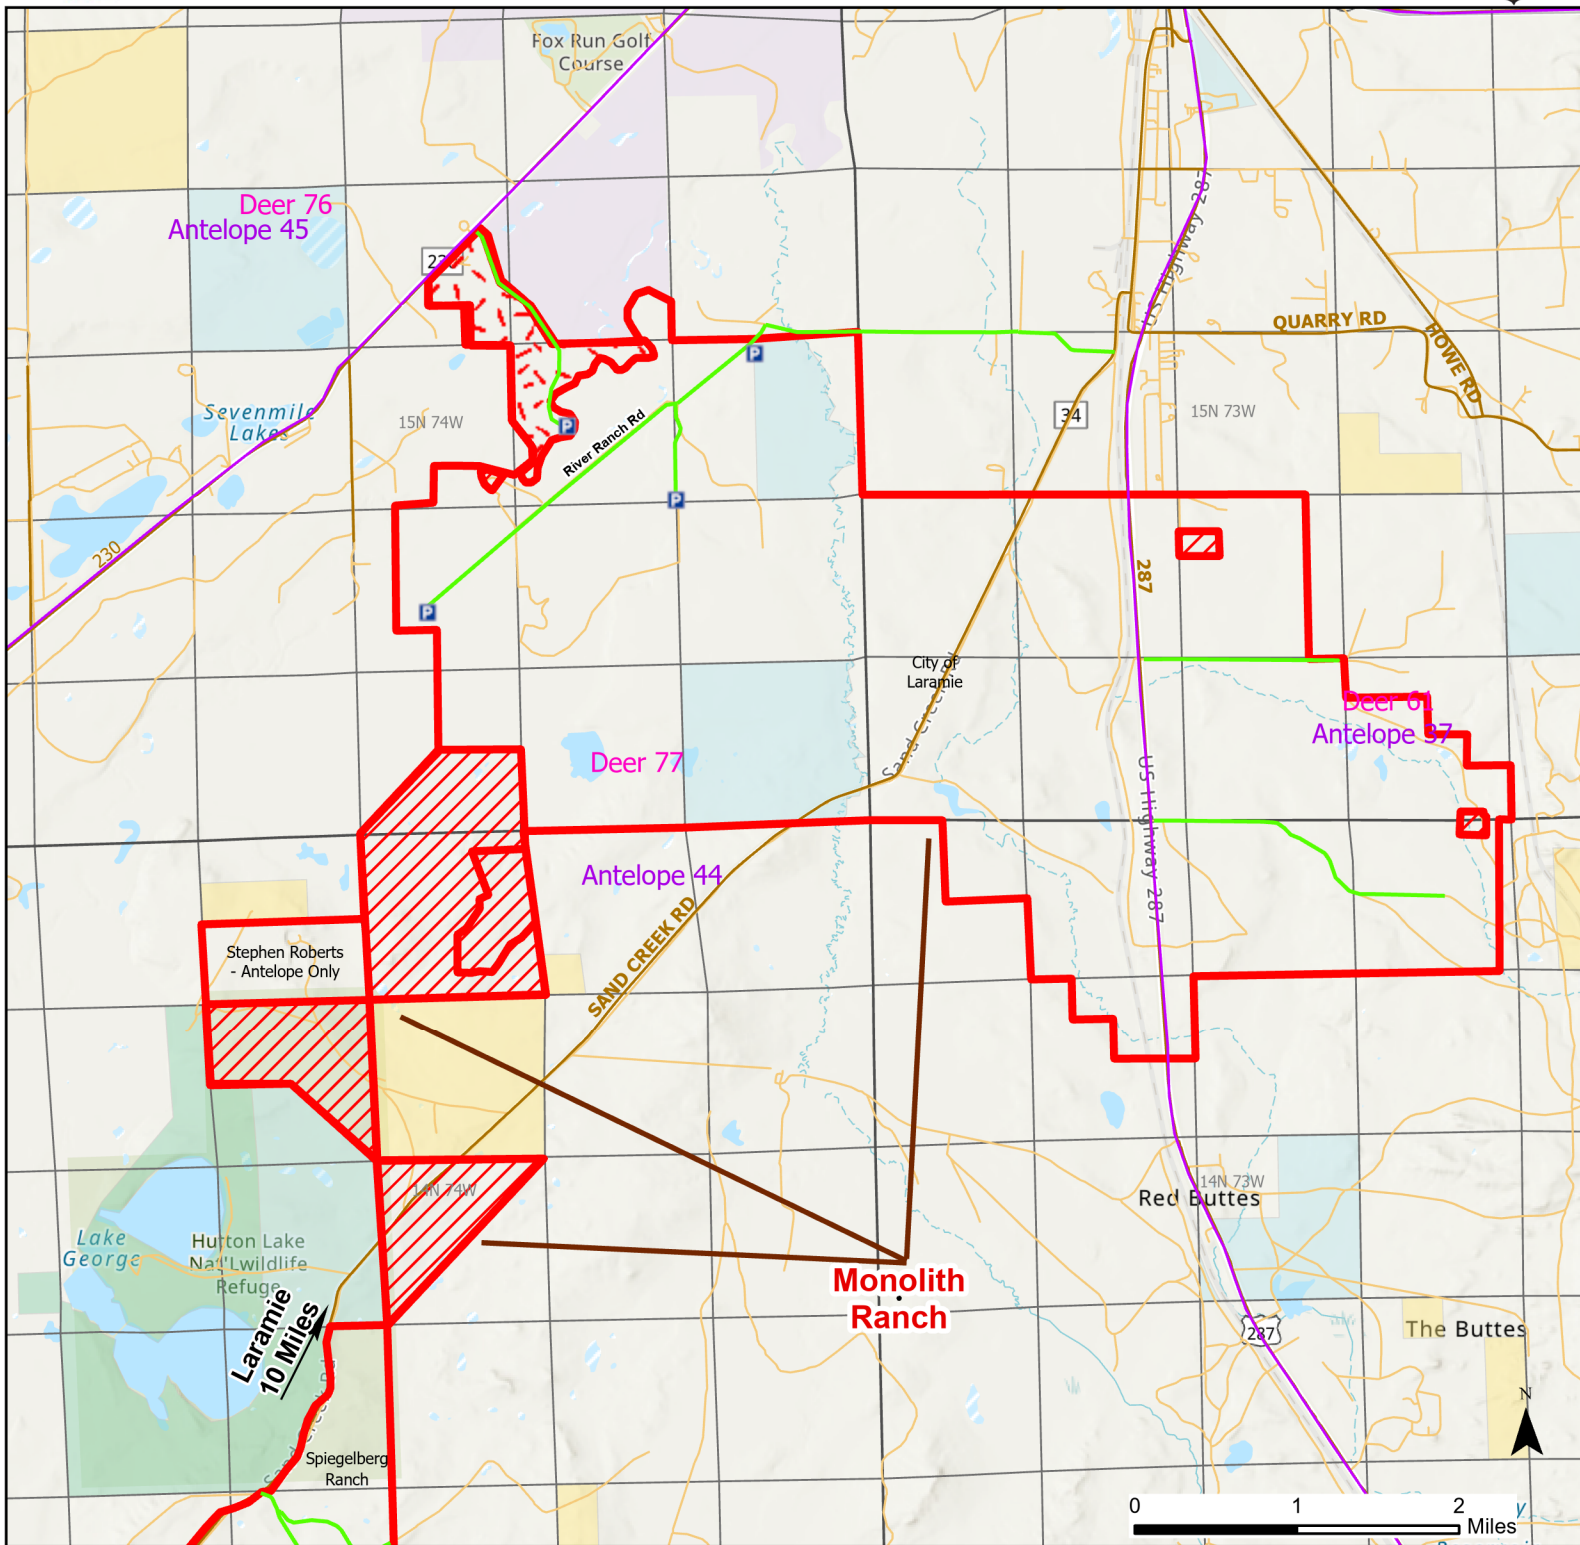

Monolith Ranch Hunter Management Area

2023 Hunt
Season

Parking	Closed Road	Boundary	Limited Range Weapons and Archery	State
Coupon Box	Roads	County Boundaries	Archery Only	DOD
Road Closed	HMA Ownership	Other	CLOSED	BLM
Open Road				Wyoming Game & Fish Dept.
Special Conditions Apply				Forest Service
				Private

Species allowed to hunt: Antelope, White-Tailed Deer

See Ranch Rules for More Information and Restrictions

Hunter Management Area rules apply only to those lands enrolled in the HMA.

This map is for visual use, assistance and general location only, does not represent a survey, and is not to be used for legal conveyance. Hunt Area boundaries are approximate, consult Game and Fish Hunting Regulations for descriptions and restrictions. Access to these private lands for any commercial activity must be gained by contacting the individual landowner(s) directly.